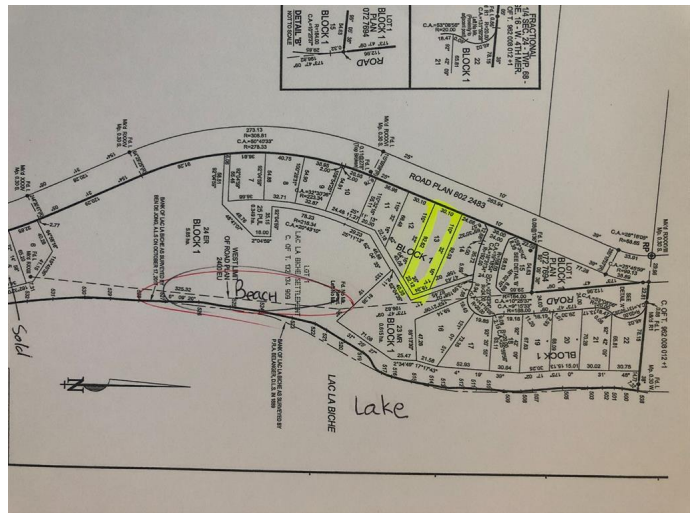

# \$139,000 - Lot 13 Campsite Road, Plamondon

MLS® #A2112333

**\$139,000**

0 Bedroom, 0.00 Bathroom,  
Land on 0.74 Acres

NONE, Plamondon, Alberta

Reduced in price ...NO BUILDING RESTRICTIONS AND RV'S PERMITTED!  
Welcome to Amity Beach located on the west shore of Lac La Biche Lake near Plamondon White Sands Resort, this LAKEFRONT is just 2.5 hours from Fort McMurray or 2 hours drive north of Edmonton. With unobstructed views and lakefront access to a white sandy beach, this is the place you are going to want to spend your summer days. This .73 acre lot has 72 feet on the lakefront side and power and gas at the property line. There is an environmental reserve between the lot and the lake, this is still considered lakefront as no one can build in front of you. GST applicable.

## Community Information

Address	Lot 13 Campsite Road
Subdivision	NONE
City	Plamondon
County	Lac La Biche County

Province	Alberta
Postal Code	T0A 2T0

### **Amenities**

Utilities	Electricity at Lot Line, Natural Gas at Lot Line
Is Waterfront	Yes
Waterfront	Waterfront

### **Exterior**

Lot Description	Brush, Greenbelt, Level, Waterfront
-----------------	-------------------------------------